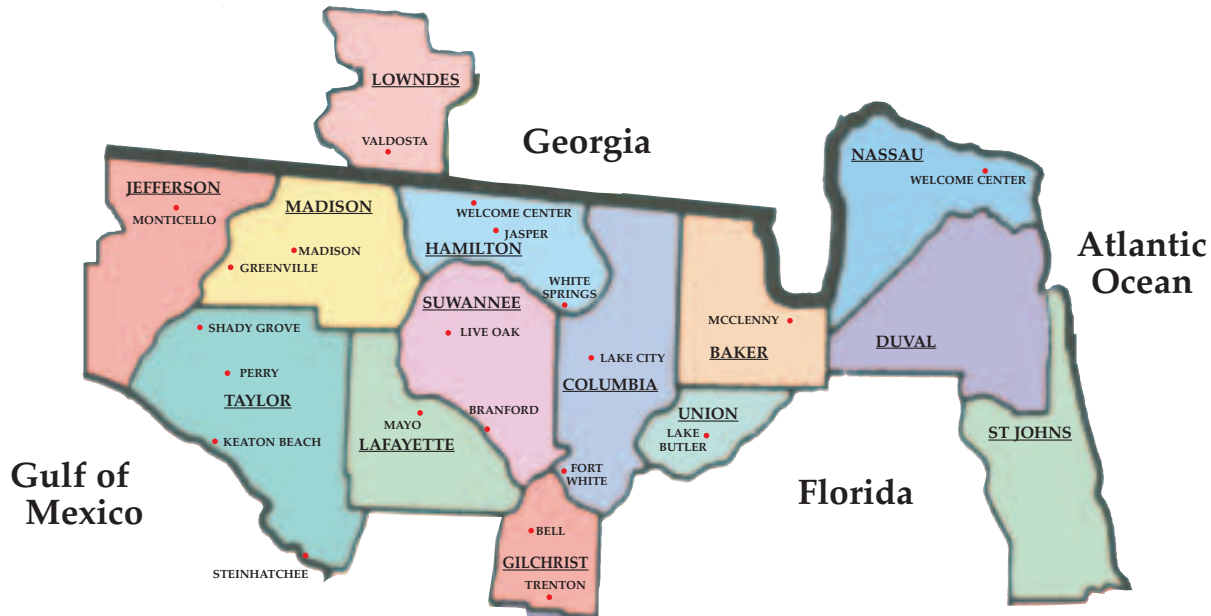

Coverage Area

"Our Distribution
Delivers The Best
Return On Investment"

Every 28 days, we print 15,000 copies of a new issue. They are distributed throughout North Florida using street racks, restaurants, hotels/motels, banks, shopping plazas, service stations / convenience stores, grocery stores, post offices, airports, marinas, Realtor / Builder offices, major employers, and chambers of commerce.

Our distribution is unique in that we have the only local real estate publication in: (1) The Welcome Centers at the Florida-Georgia border (north of Jacksonville and north of Lake City); (2) The State Rest Areas (in Saint Johns, Duval, Baker, Columbia, Suwannee and Madison Counties); and, (3) Every 28 days we mail a magazine to over 500 professional offices throughout North Central Florida (physicians, attorneys, and dentists).